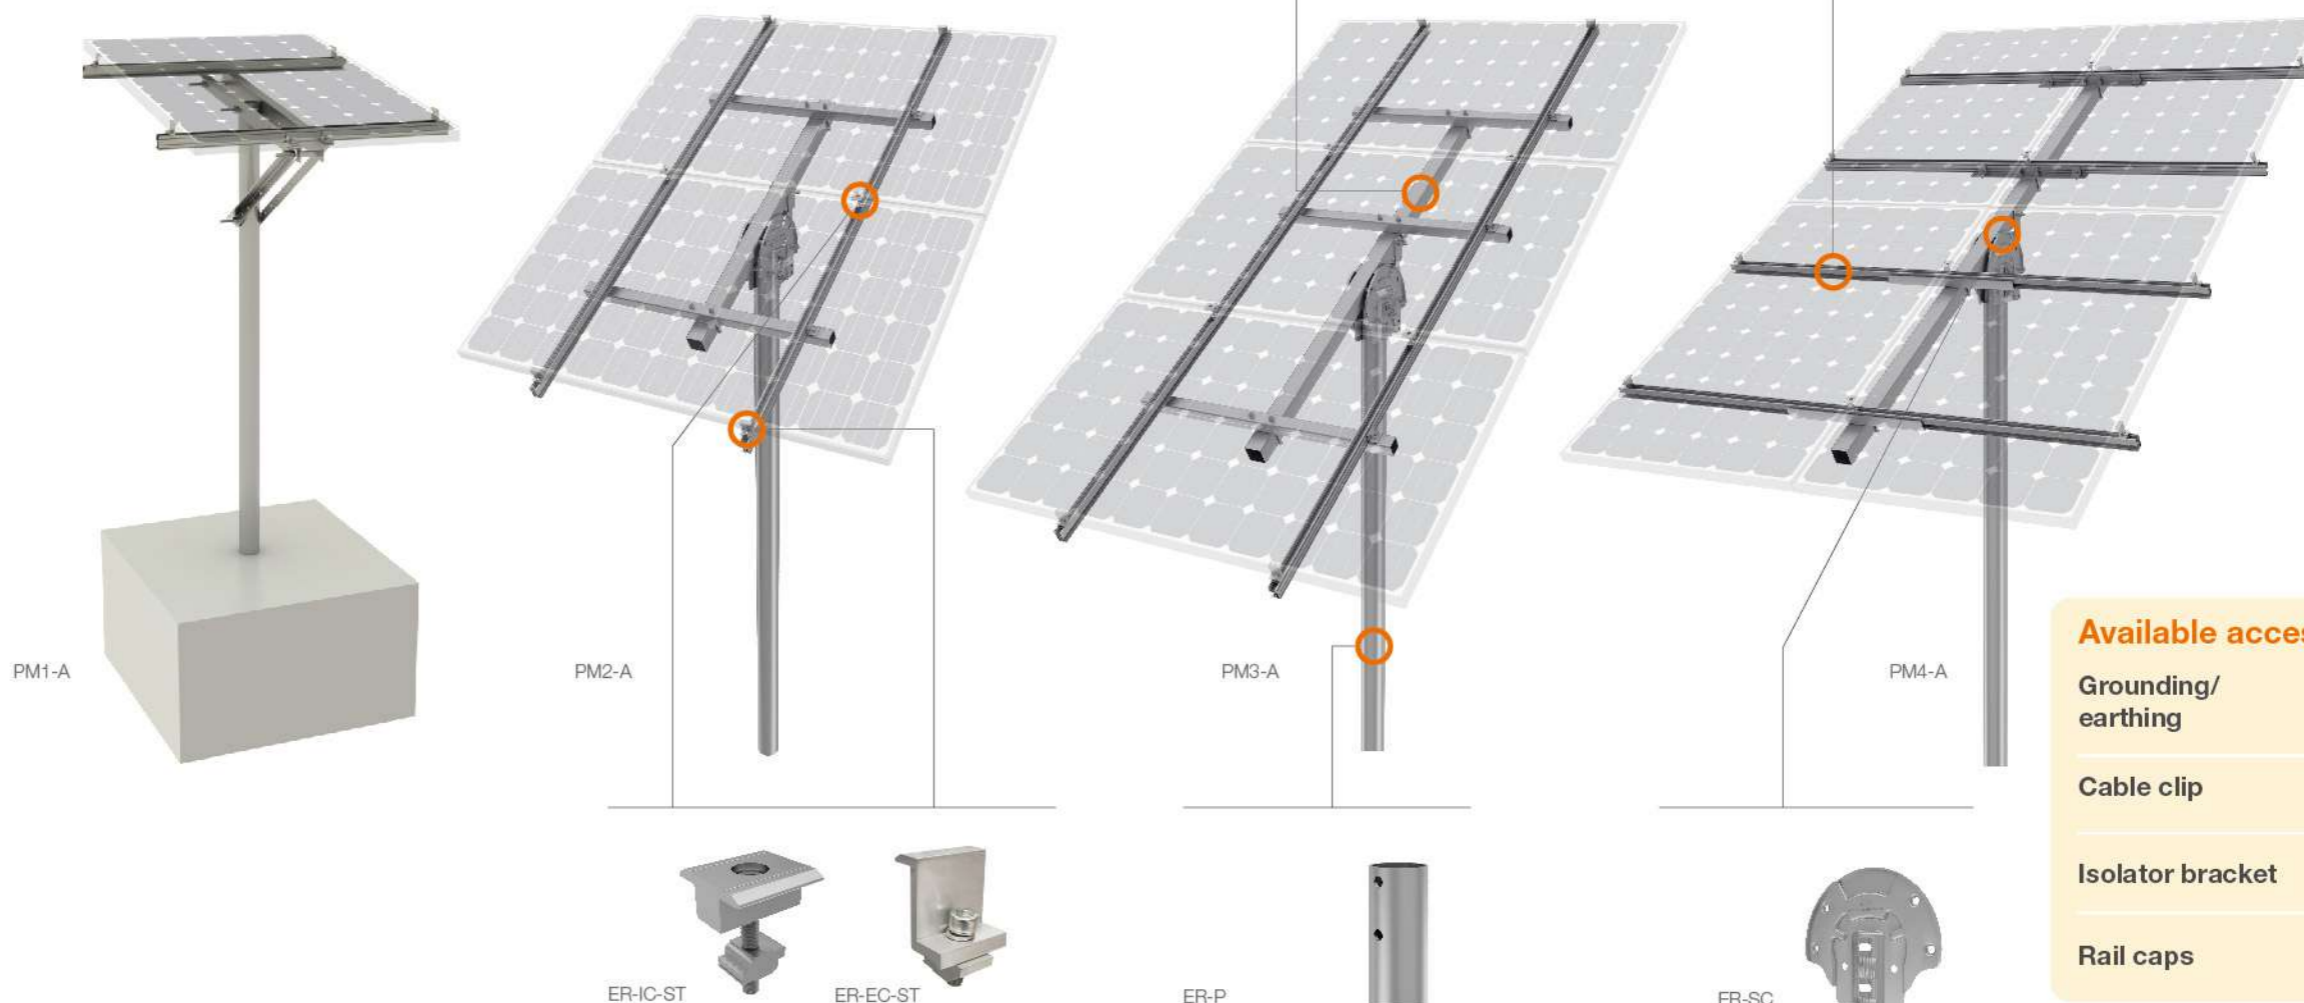

PV-ezRack PostMount-A

Robust pole mount system with adjustable angle from one to four panels

PV-ezRack PostMount-A

Clenergy's PV-ezRack PostMount-A delivers flexible and durable designs to mount from one to four panels per post. It's ideal for remote off-grid applications such as water pumps or small residential and commercial systems. The panel tilt is easily adjustable between 0° and 60° throughout the year and comes with hassle-free mounting thanks to patented components such as the PV-ezRack rails and clamps. The combination of high quality aluminium, stainless steel and galvanised steel components make this a robust, reliable system with excellent corrosion resistance.

Adjustable tilt angle

The steel cap (post head) is designed to tilt panels between 10° and 60° to ensure that you get the required power output you need - anywhere, anytime. Changing the angle merely requires a single pair of spanners.

Quick and easy installation

Innovative and internationally patented, the Z-Module technology is used in almost all PV-ezRack components. The Z-Module provides a quick, easy and safe installation method and can be inserted in to the rail at any given point, secured with just three hand grips.

ER-RT

Master tube

The master tube connects to the adjustable tube and steel cap. It is a robust galvanised steel profile and holds the angle brackets or the landscape tubes with U-bolts.

ER-R-ECO

ECO-Rail